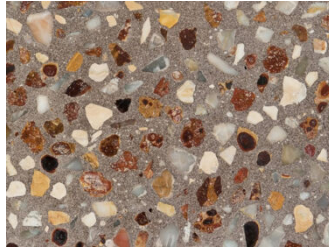

WA|South West

Cape Naturaliste
Polished/Honed