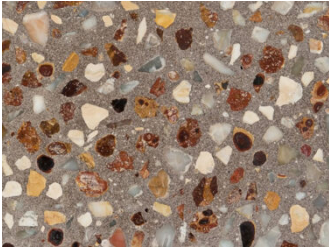

**Lighthouse White  
Exposed**

NSW/ACT|North Coast +More

**Lighthouse White  
Polished/Honed**

NSW/ACT|North Coast

Wategos Exposed

NSW/ACT|North Coast

Wategos  
Polished/Honed

WA|Esperance

Israelite Exposed

WA|Great Southern

Naturaliste Exposed

WA|Great Southern

Naturaliste  
Polished/Honed

WA|South West

Cape Naturaliste  
Exposed

WA|South West